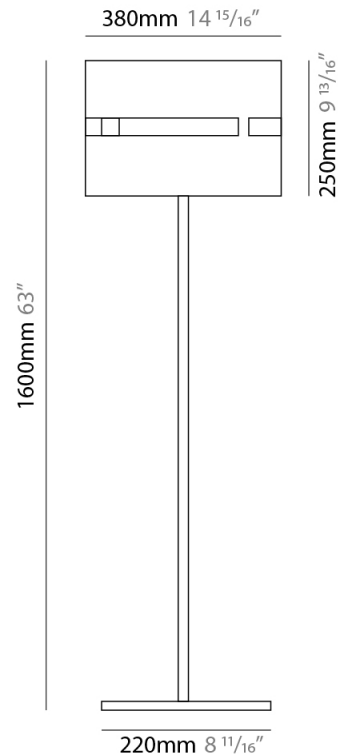

PROJECT _____
TYPE _____
SPECIFIER _____
QUANTITY _____
DATE _____

LUZ OCULTA METAL PORTABLE

D54021-

base number   Finish
Options

1. To build a product code in our configurator select the specify button on the base model # product page
2. To build a manual product code on this datasheet choose from the options listed below in blue font and add the suffix to the base model #

GENERAL

Series: Luz Oculta
Subseries: Luz Oculta Metal
Partner: Fambuena
Division: Design
Installation: Portable
Product Type: Floor
Mounting Location: Floor
Light Distribution: Direct / Indirect

PHYSICAL

Shape: Cylinder
Diameter (mm): 380
Diameter (in): 14 ¹⁵/₁₆
Height (mm): 1600
Height (in): 63
Fixture Finish: [BRA](#) / [BRZ](#) / [ABR](#)
Fixture Material: Metal
Upon Request: Bolt Down

ELECTRICAL

Number of Lamps: 1
Lamp Type: LED Retrofit
Lamp Shape: A19
Bulb Included: Bulb Not Included
Max. Wattage Per Lamp (W): 7
Lamp Base: E26
Input Voltage (V): 120
Upon Request: 277Vac / GU24

LED

OPTICAL

RATINGS AND CERTIFICATIONS

Certified By: Certified for North American Standards
IP rating: IP20